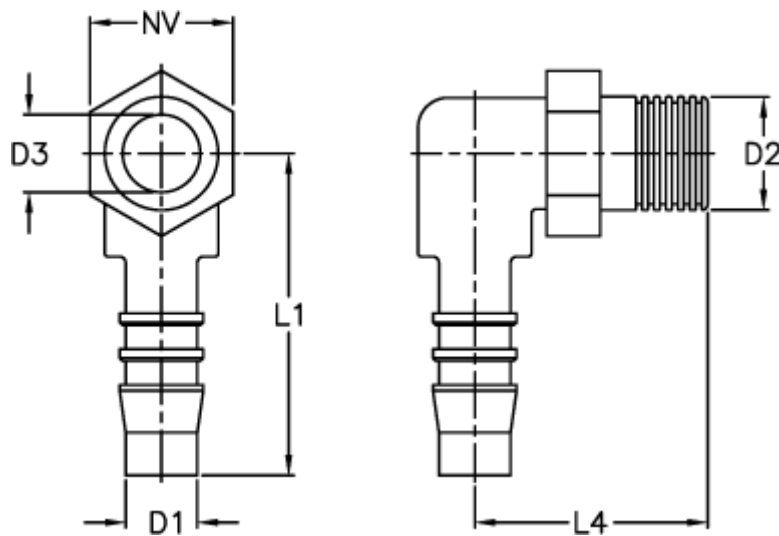

Article number: 027308910008

Description: Norma hose coupling WES 8 / R1/8

Measures

D1 = 8

D2 = R1/8

D3 = 5.6

L1 = 33.0

L4 = 23.0

NV = 14